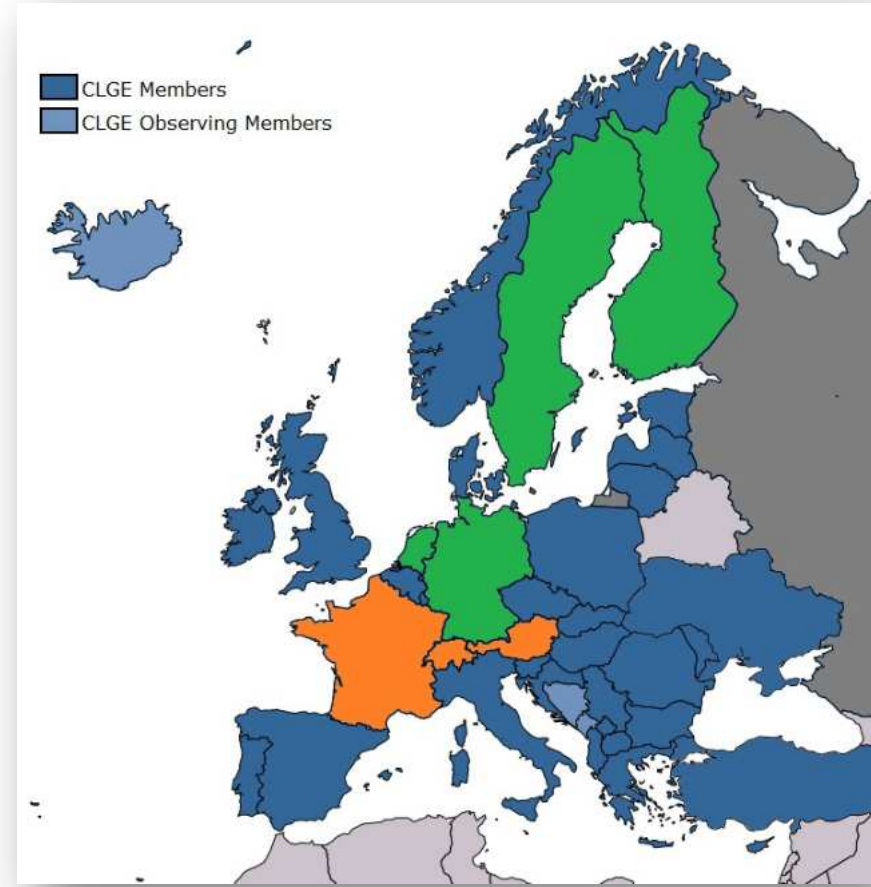

FIG Working Week 2024

19-24 May

Accra, Ghana

Your World, Our World:
Resilient Environment
and Sustainable
Resource Management
for All

FIG Working Week 2024

19-24 May

Accra, Ghana

Your World, Our World:
Resilient Environment
and Sustainable
Resource Management
for All