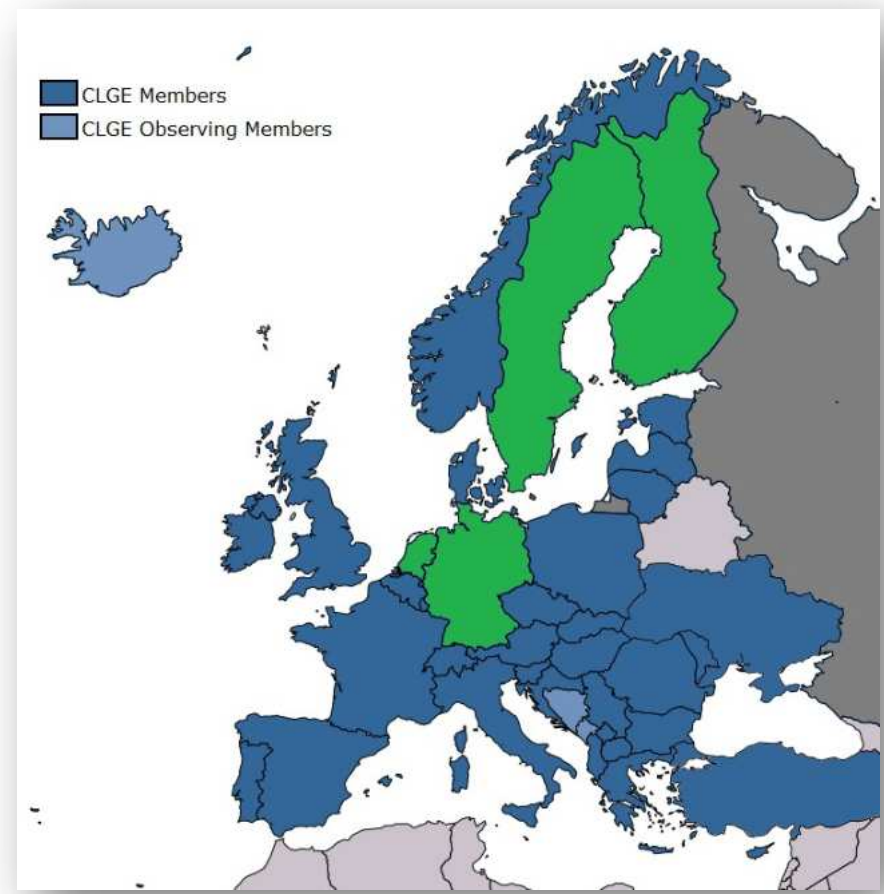

ORGANISED BY

PLATINUM SPONSORS

FIG Working Week 2024

19-24 May

Accra, Ghana

Your World, Our World:
Resilient Environment
and Sustainable
Resource Management
for All

ORGANISED BY

PLATINUM SPONSORS