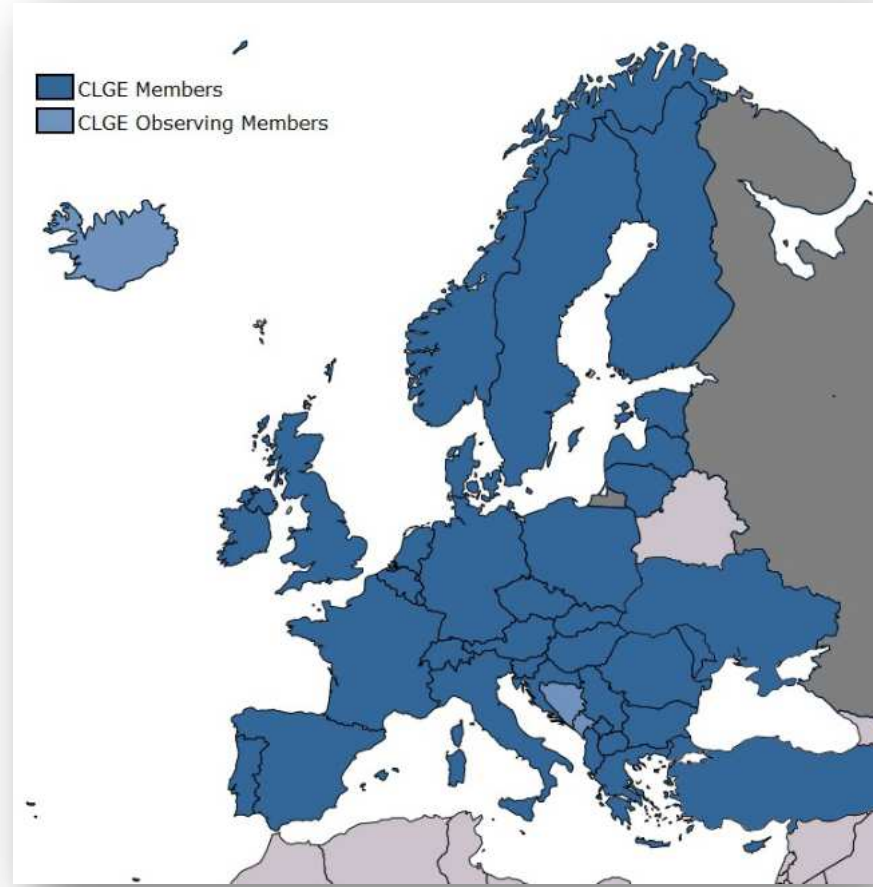

ORGANISED BY

PLATINUM SPONSORS

FIG Working Week 2024

19-24 May

Accra, Ghana

Your World, Our World:
Resilient Environment
and Sustainable
Resource Management
for All

- CLGE is the leading Surveying association in Europe
- Co-founders of the Forum of Regional Bodies
- Co-initiators of the Global Surveyors' Day and the Global Surveyor of the Year
- EU and Council of Europe
- Present in 40 member countries, including
 - 37 principal members
 - 3 observing members
- Many historic FIG members, very committed to FIG

FIG Working Week 2024

19-24 May

Accra, Ghana

Your World, Our World:
Resilient Environment
and Sustainable
Resource Management
for All

CLGE's work in recent years

- We are gearing up for the European Geodetic Surveyors' Act
 - (European) Requirements for Property Surveyors
 - Smart Regulation (in a climate of Deregulation)
 - Code of Professional Qualifications for Property Surveyors
- Recent projects are:
 - The Condominium Compendium
 - The Utility Cadastre Compendium
 - ... New project: The Professional Governance for Property Surveyors