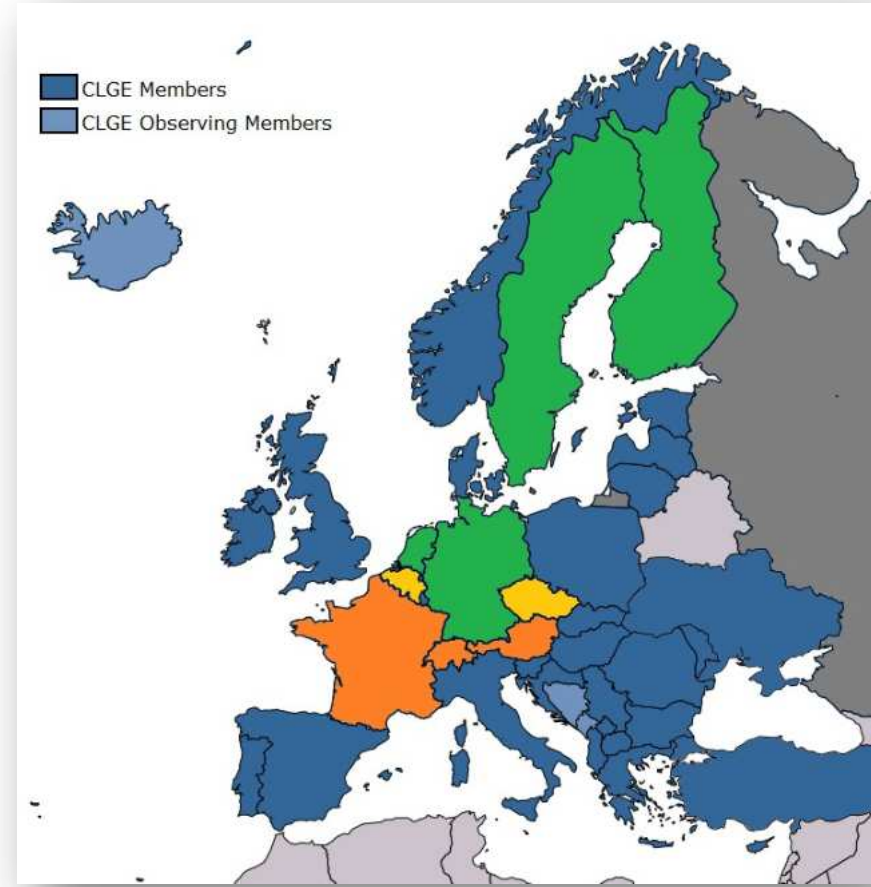

FIG Working Week 2024

19-24 May

Accra, Ghana

Your World, Our World:
Resilient Environment
and Sustainable
Resource Management
for All

FIG Working Week 2024

19-24 May

Accra, Ghana

Your World, Our World:
Resilient Environment
and Sustainable
Resource Management
for All